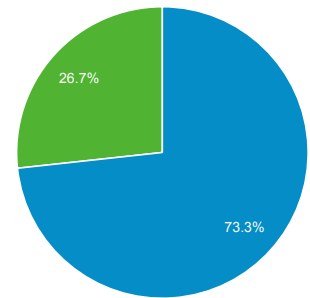

Sessions 550	Users 438	Pageviews 1,193
Pages / Session 2.17	Avg. Session Duration 00:01:31	Bounce Rate 70.55%
% New Sessions 73.27%		

■ New Visitor ■ Returning Visitor