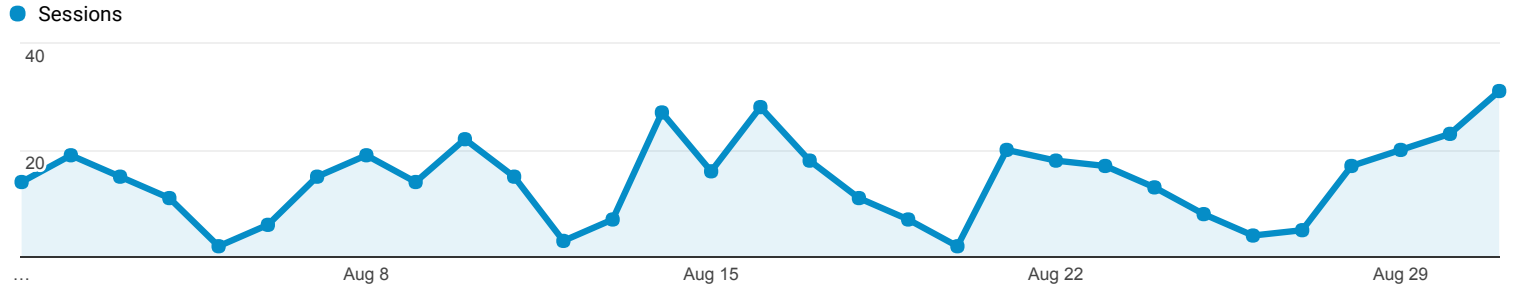

Audience Overview

All Users
100.00% Sessions

Aug 1, 2017 - Aug 31, 2017

Overview

■ New Visitor ■ Returning Visitor

Browser	Sessions	% Sessions
1. Chrome	252	56.38%
2. Internet Explorer	87	19.46%
3. Safari	67	14.99%
4. Firefox	21	4.70%
5. Opera	9	2.01%
6. Edge	4	0.89%
7. Mozilla Compatible Agent	3	0.67%
8. BlackBerry	1	0.22%
9. IE with Chrome Frame	1	0.22%
10. Mozilla	1	0.22%