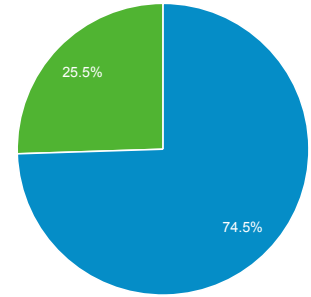

Audience Overview

All Users
100.00% Sessions

Aug 1, 2017 - Aug 31, 2017

Overview

■ New Visitor ■ Returning Visitor

Browser	Sessions	% Sessions
1. Chrome	252	56.38%
2. Internet Explorer	87	19.46%
3. Safari	67	14.99%
4. Firefox	21	4.70%
5. Opera	9	2.01%
6. Edge	4	0.89%
7. Mozilla Compatible Agent	3	0.67%
8. BlackBerry	1	0.22%
9. IE with Chrome Frame	1	0.22%
10. Mozilla	1	0.22%