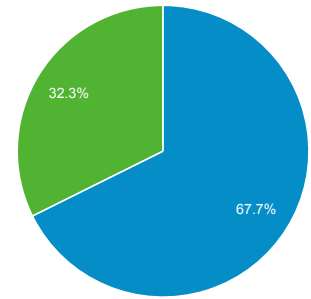

Audience Overview

All Users
100.00% Sessions

Sep 1, 2017 - Sep 30, 2017

Overview

Sessions 569	Users 436	Pageviews 1,474
Pages / Session 2.59	Avg. Session Duration 00:01:46	Bounce Rate 62.21%
% New Sessions 67.66%		

New Visitor Returning Visitor

Browser	Sessions	% Sessions
1. Chrome	306	53.78%
2. Internet Explorer	108	18.98%
3. Safari	94	16.52%
4. Firefox	36	6.33%
5. Edge	12	2.11%
6. Samsung Internet	5	0.88%
7. Android Browser	2	0.35%
8. Android Webview	2	0.35%
9. Opera	2	0.35%
10. Mozilla Compatible Agent	1	0.18%